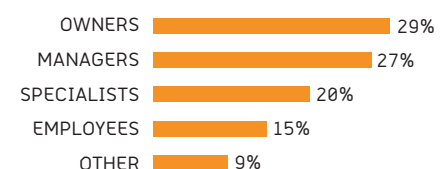

WHO VISITS DREMA?